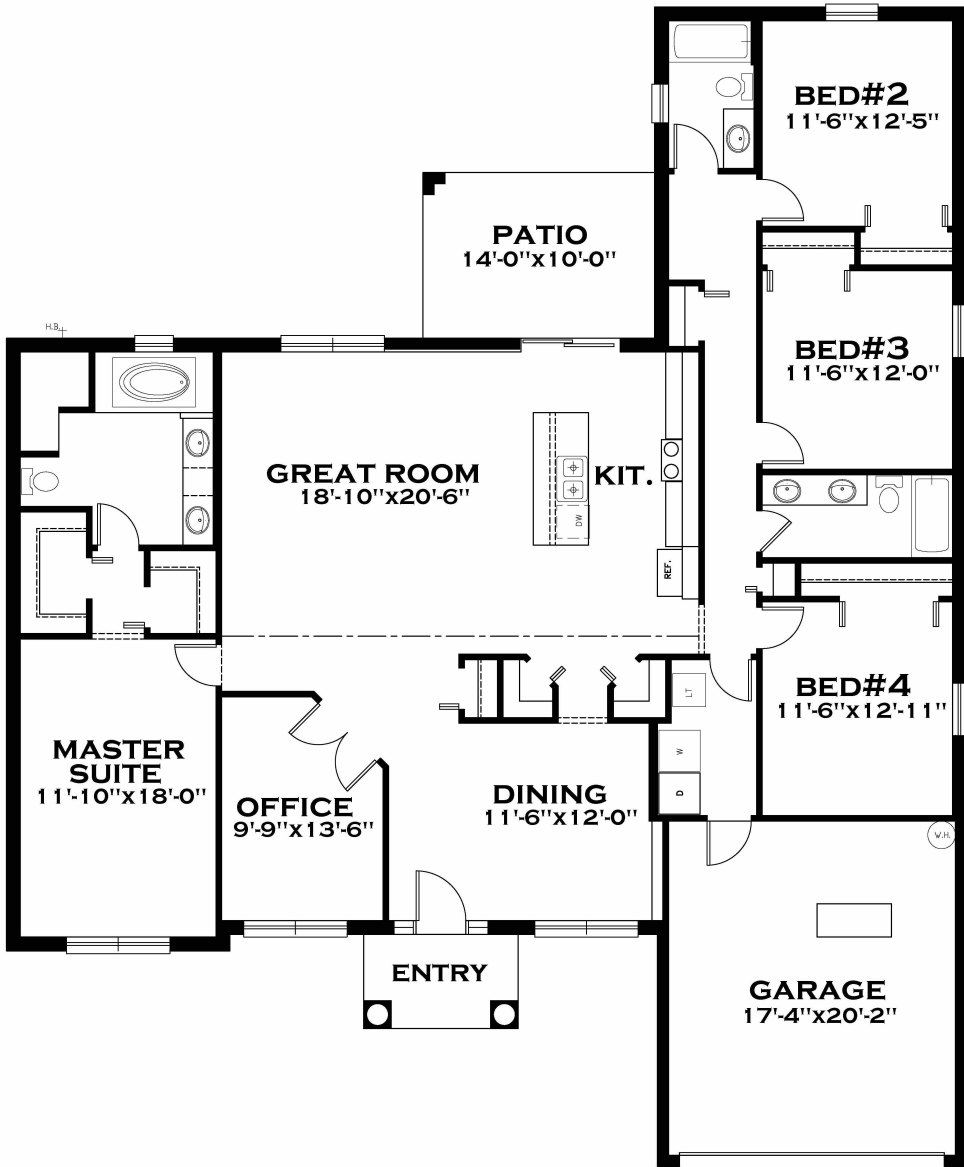

HARTLAND HOMES

The Venice (optional kitchen)

SQUARE FOOTAGE	
LIVING	2355
GARAGE	384
ENTRY	53
LANAI	140
TOTAL	2932