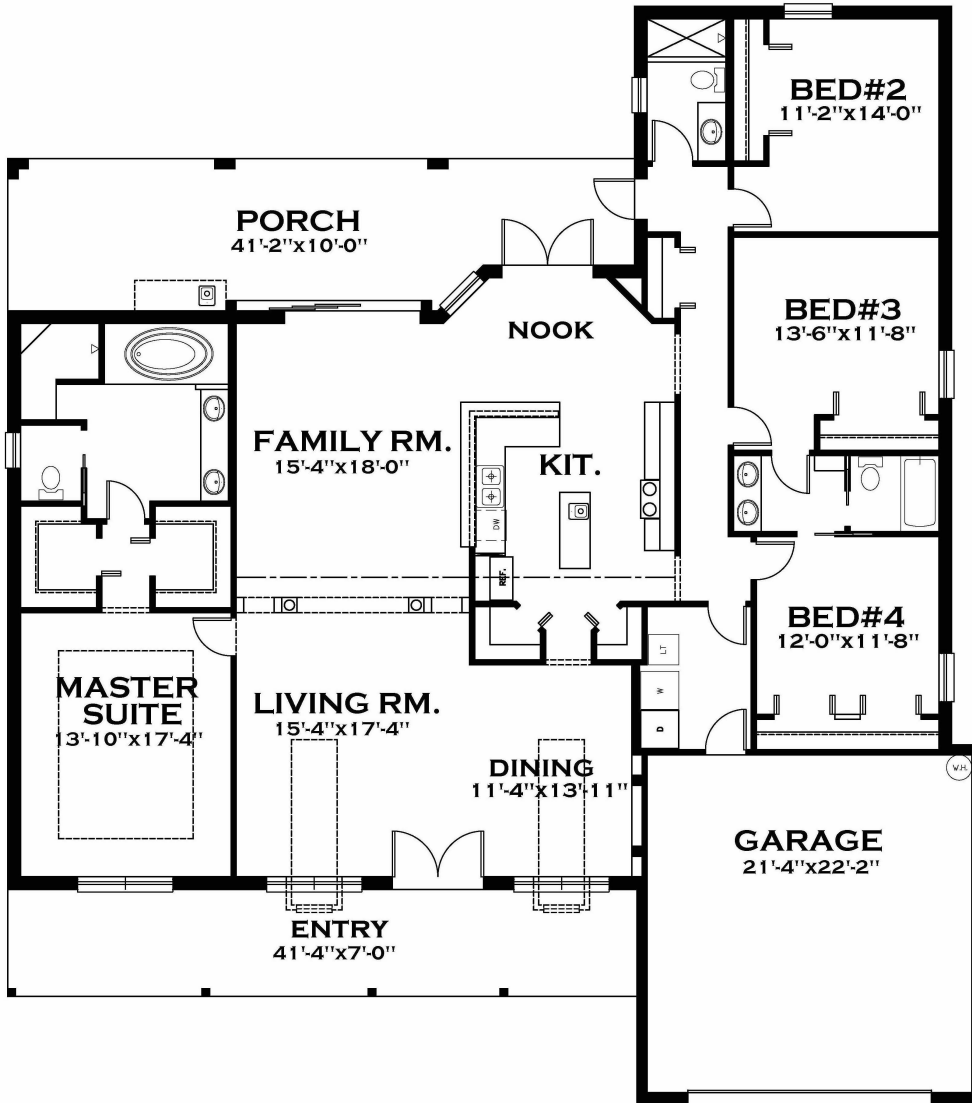

HARTLAND HOMES

The Tuscany

SQUARE FOOTAGE	
LIVING	2630
GARAGE	513
PORCH	378
ENTRY	289
TOTAL	3810