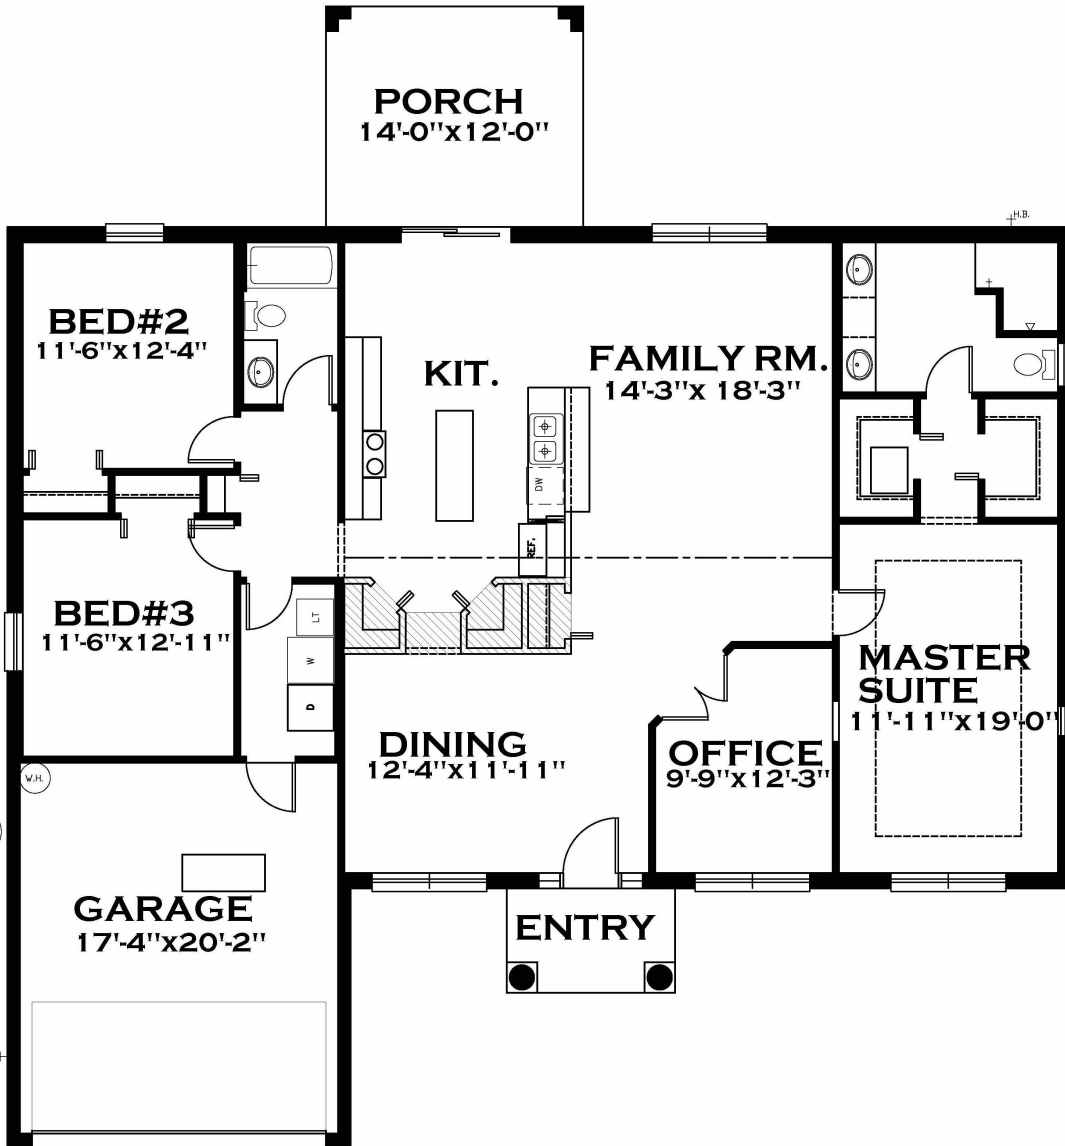

HARTLAND HOMES

The Joann

(standard kitchen)

SQUARE FOOTAGE	
LIVING	1965
GARAGE	384
ENTRY	52
PORCH	168
TOTAL	2569