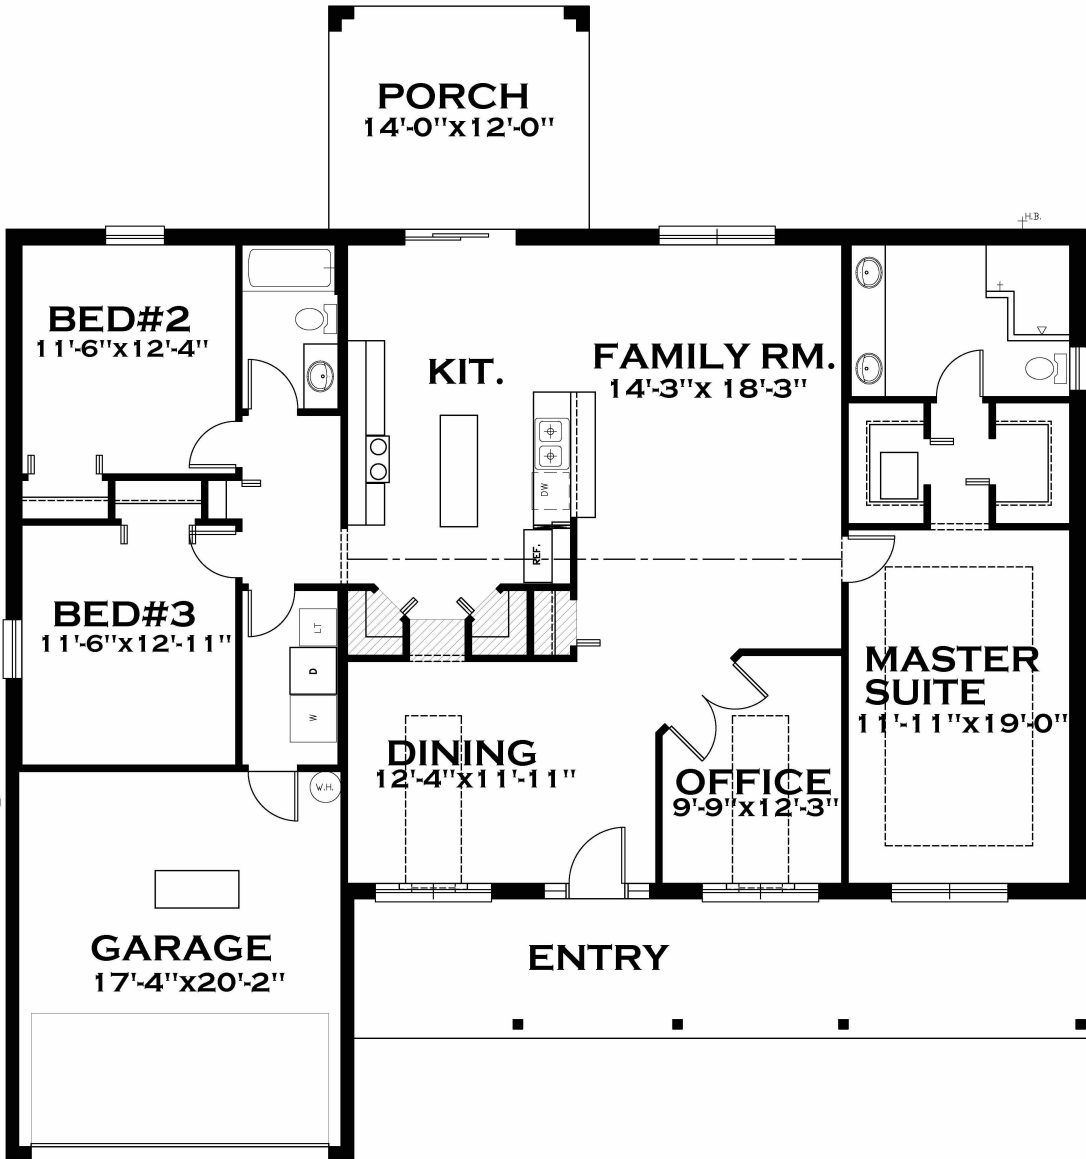

## The Joann "Country"

SQUARE FOOTAGE	
LIVING	1965
GARAGE	384
ENTRY	275
PORCH	168
<b>TOTAL</b>	<b>2792</b>