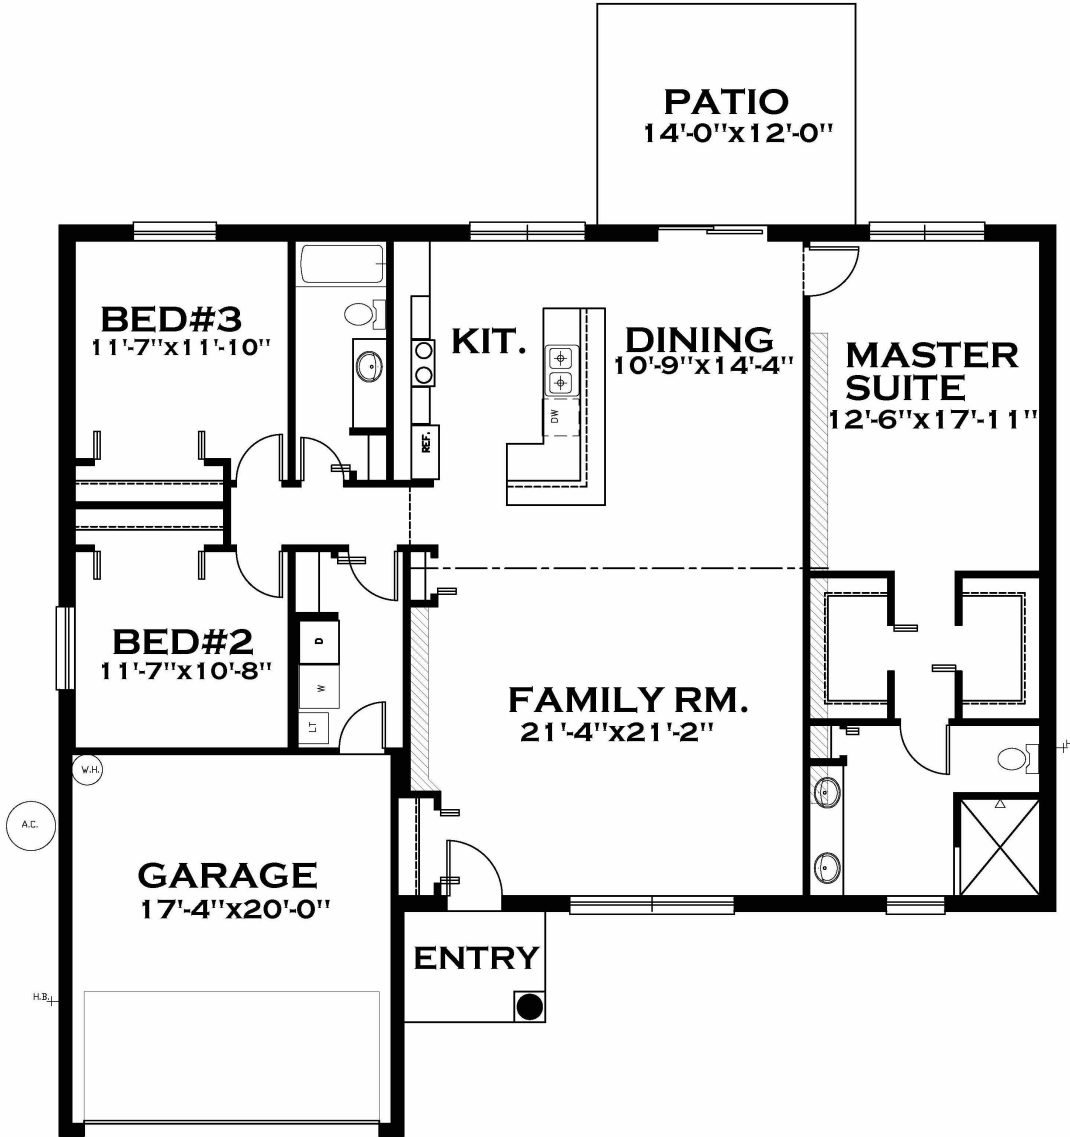

## The Jasmine

SQUARE FOOTAGE	
LIVING	1850
GARAGE	385
ENTRY	46
<b>TOTAL</b>	<b>2281</b>
PATIO	168