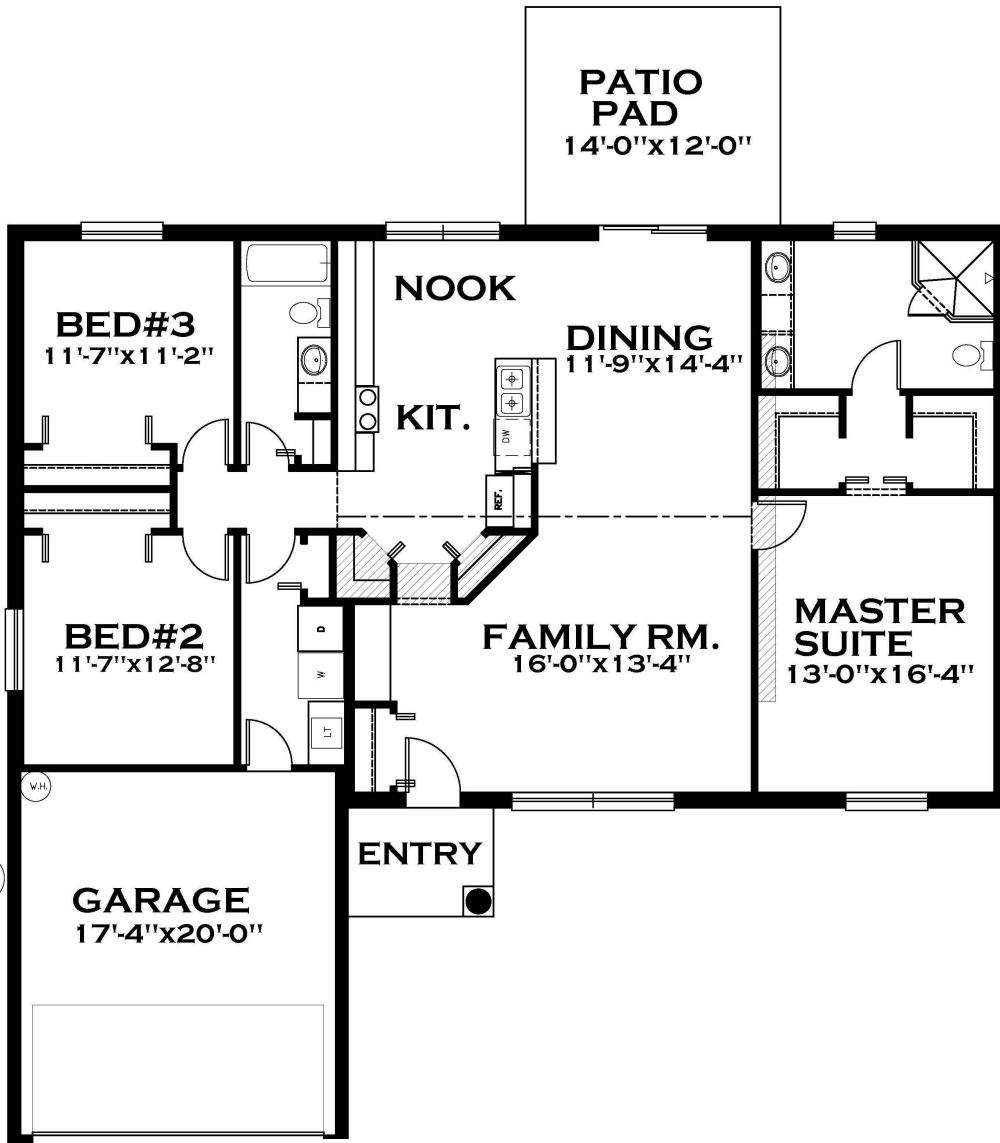

HARTLAND HOMES

The Jade

SQUARE FOOTAGE	
LIVING	1724
GARAGE	385
ENTRY	50
TOTAL	2159
PATIO	168