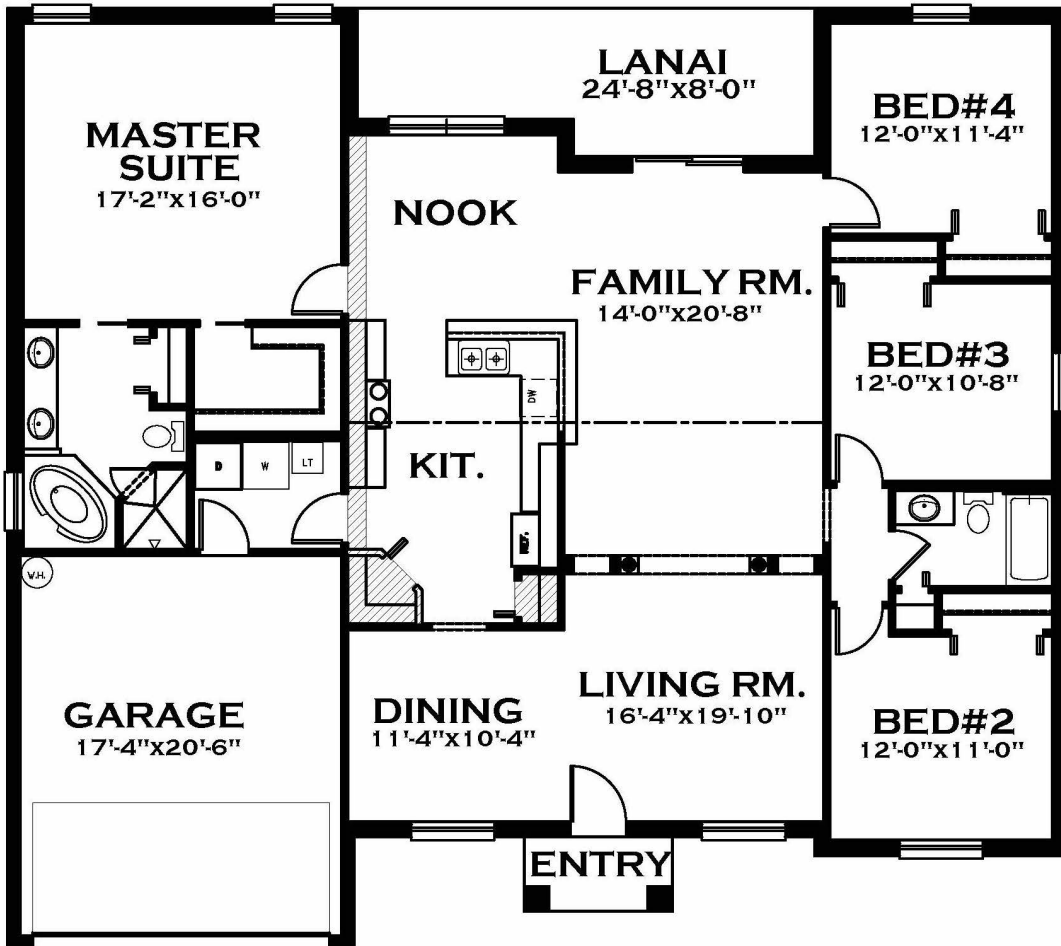

## The Francesca

SQUARE FOOTAGE	
LIVING	2120
GARAGE	385
LANAI	174
ENTRY	32
<b>TOTAL</b>	<b>2711</b>